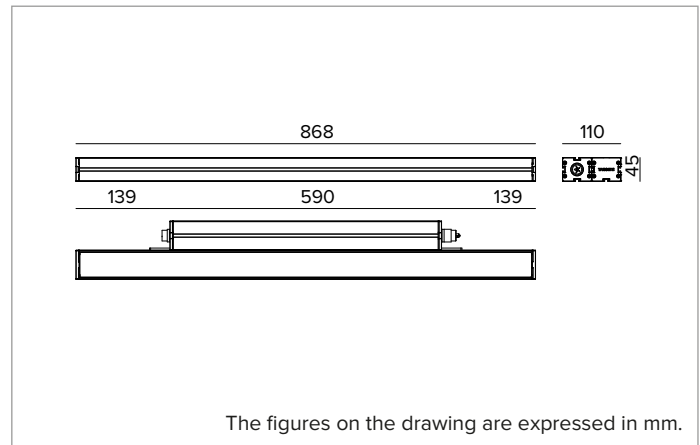

E0553WWH830ELBA | JEDI NOVA 55 Projector Side Box

Adjustable linear LED projector

	3000K	H(m)	D1(m)	D2(m)	E _{max} (lx)		
	Ra80	29°	75°				
Fixture Power	34W	1	0.53	1.55	3445		
Source Flux	5442lm	2	1.05	3.09	861		
Fixture Flux	3184lm	3	1.58	4.64	383		
Efficacy	93lm/W	4	2.11	6.19	215		
TS2141	I _{max} =654cd/klm	I _{max}	3560cd	5	2.63	7.73	138

Cable diameter range from 7 to 12mm.

Code
A118

A118

Male/female IP66/IP68 connector kit.

5 poles (STANDARD 3G2,5mm² MAX, DALI 5G1,5mm² MAX).

Cable diameter range from 7 to 12mm.

Due to the technological evolution of the electronic components, the data provided may be updated, and as such, confirmation must be requested during the order process.